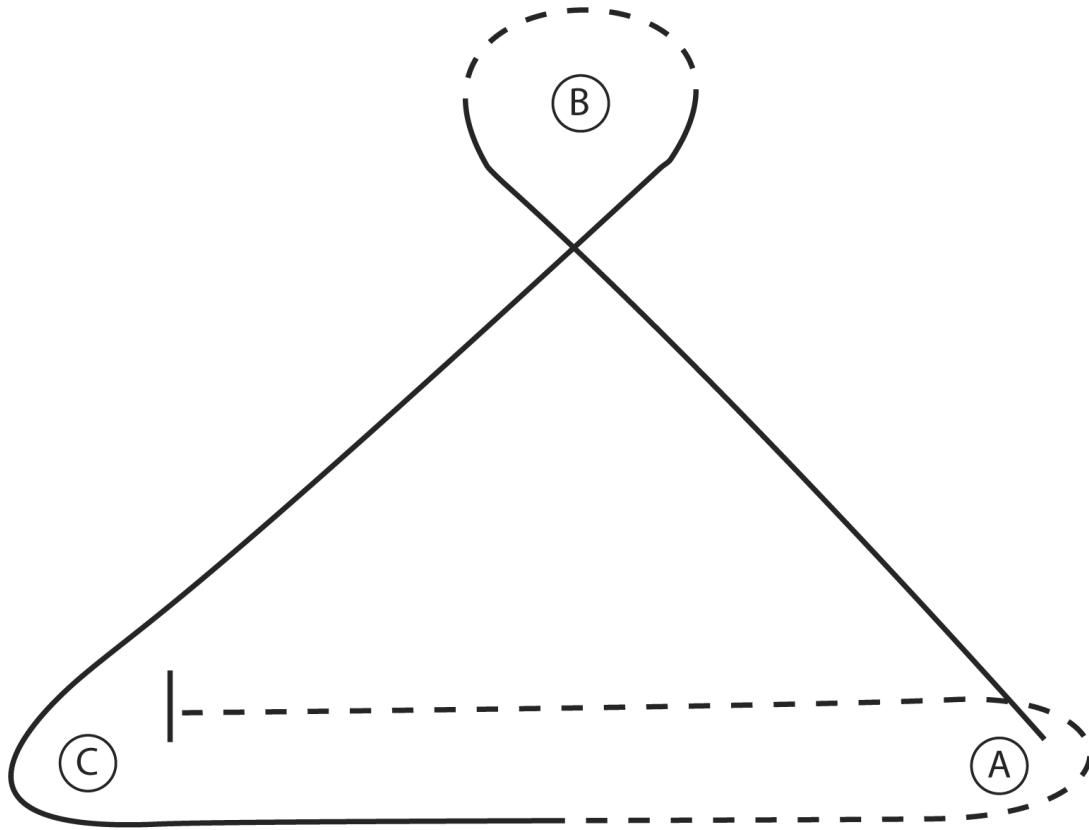

Issum Show

Hunt Seat Equitation (APHA Amateur AA)

Show Date: 5 - 7 June 2009

1. Canter on the right lead A to B
2. At B posting trot around B
3. At B canter on the left lead to and around C and continue towards A
4. Halfway to A posting trot on the right diagonal to and around A and continue towards C
5. Halfway to C sit the trot
6. Stop at C

Walk
Trot	-----
Extended Trot	-----
Canter	—————
Leg Yield	
Lead Change	↙↘
Back	←←←←←
Marker	(B)
Sidepass	←←←←←

[HSE/2-4]

Pattern Provided by:

S. de Geus

w w w . H o r s e S h o w P a t t e r n s . c o m

w w w . H o r s e S h o w P a t t e r n s . c o m